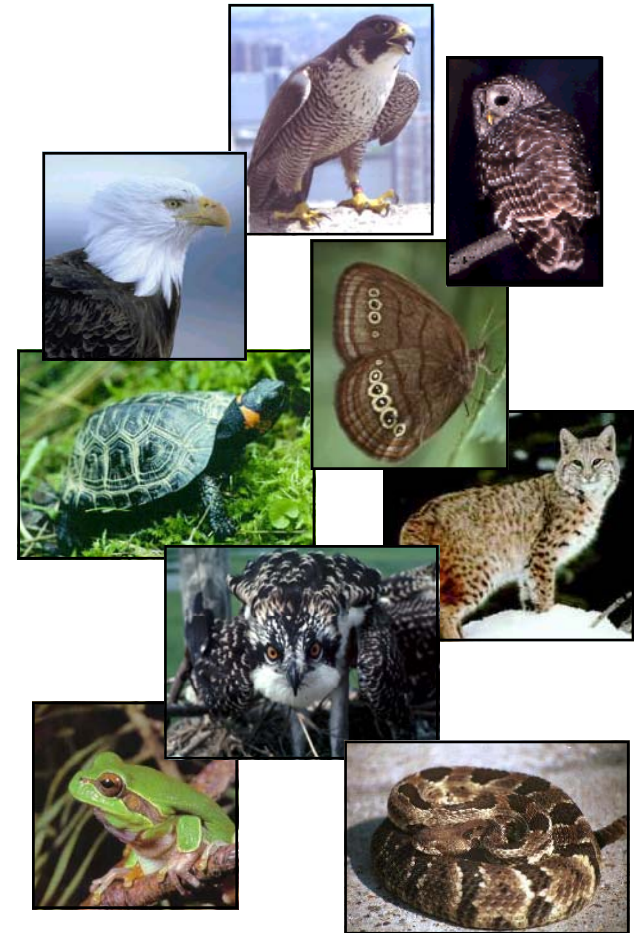

Adopt - A - Species

To Help Protect New Jersey's
Endangered and Threatened Wildlife